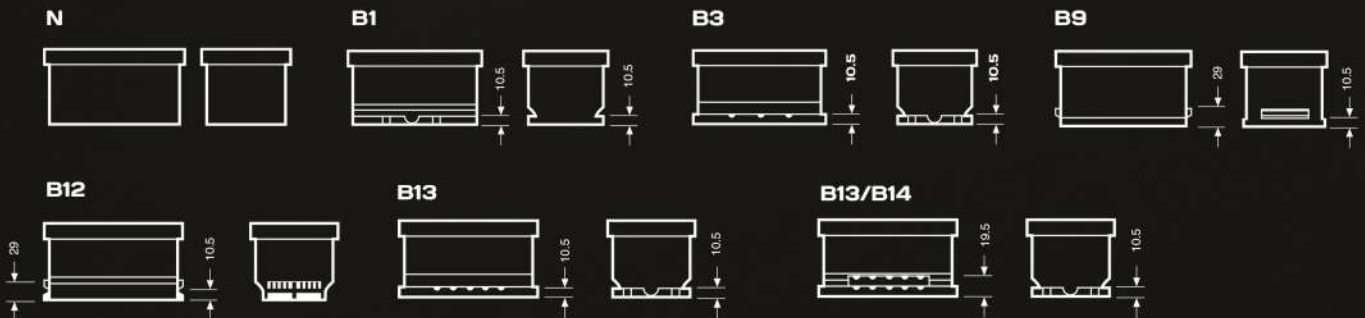

Range Overview

| Part No. | Voltage (V) | Ah (20Hr) | Ah (100Hr) | Weight (kg) | Length (mm) | Width (mm) | Height (mm) | Layout | Terminal | Hold Down |
|------------|-------------|-----------|------------|-------------|-------------|------------|-------------|--------|----------|-----------|
| US-24TMX | 12 | 80 | 85 | 18.9 | 260 | 174 | 225 | 1 | TM | B5 |
| US2200 | 6 | 232 | - | 28.6 | 264 | 181 | 276 | 0 | ET | N |
| US-125 | 6 | 242 | - | 30.7 | 264 | 181 | 276 | 0 | ET | N |
| US-145 | 6 | 260 | - | 33 | 264 | 181 | 295 | 0 | ET | N |
| FB1-685L | 12 | 80 | 85 | 18 | 269 | 174 | 225 | 1 | T1 | B5 |
| US-27TMX | 12 | 90 | 105 | 21.2 | 304 | 173 | 225 | 1 | TM | B1 |
| US-31TMX | 12 | 100 | 125 | 23.5 | 330 | 173 | 240 | 1 | TM | N |
| FB1-110R | 12 | 100 | 110 | 24.7 | 352 | 175 | 227 | 1 | T1 | N |
| FB1-115R | 12 | 115 | 125 | 25.4 | 352 | 175 | 227 | 1 | T1 | N |
| FB1-100R | 12 | 100 | 110 | 23.3 | 353 | 175 | 190 | 0 | T1 | B13 |
| FB1-110AGM | 12 | 95 | 115 | 25.6 | 353 | 175 | 190 | 0 | T1 | B13 |

Specifications

Terminal Layouts

Terminal Types

Hold Downs

FULLER
BATTERY 

Trusted Since 1860

www.fullerbattery.co.uk