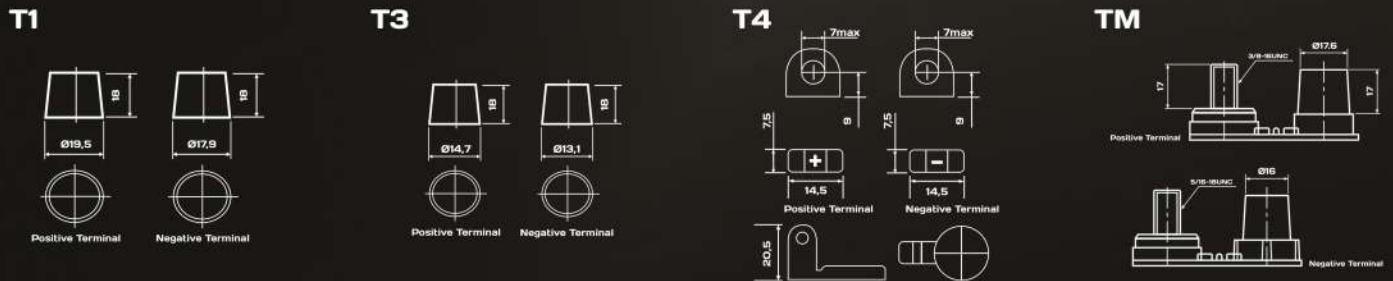

Range Overview

| Part No. | Voltage (V) | Ah (20Hr) | Ah (100Hr) | Weight (kg) | Length (mm) | Width (mm) | Height (mm) | Layout | Terminal | Hold Down |
|------------|-------------|-----------|------------|-------------|-------------|------------|-------------|--------|----------|-----------|
| US-24TMX | 12 | 80 | 85 | 18.9 | 260 | 174 | 225 | 1 | TM | B5 |
| US2200 | 6 | 232 | - | 28.6 | 264 | 181 | 276 | 0 | ET | N |
| US-125 | 6 | 242 | - | 30.7 | 264 | 181 | 276 | 0 | ET | N |
| US-145 | 6 | 260 | - | 33 | 264 | 181 | 295 | 0 | ET | N |
| FB1-685L | 12 | 80 | 85 | 18 | 269 | 174 | 225 | 1 | T1 | B5 |
| US-27TMX | 12 | 90 | 105 | 21.2 | 304 | 173 | 225 | 1 | TM | B1 |
| US-31TMX | 12 | 100 | 125 | 23.5 | 330 | 173 | 240 | 1 | TM | N |
| FB1-110R | 12 | 100 | 110 | 24.7 | 352 | 175 | 227 | 1 | T1 | N |
| FB1-115R | 12 | 115 | 125 | 25.4 | 352 | 175 | 227 | 1 | T1 | N |
| FB1-100R | 12 | 100 | 110 | 23.3 | 353 | 175 | 190 | 0 | T1 | B13 |
| FB1-110AGM | 12 | 95 | 115 | 25.6 | 353 | 175 | 190 | 0 | T1 | B13 |

Specifications

Terminal Layouts

Terminal Types

Hold Downs

FULLER
BATTERY 

Trusted Since 1860

www.fullerbattery.co.uk